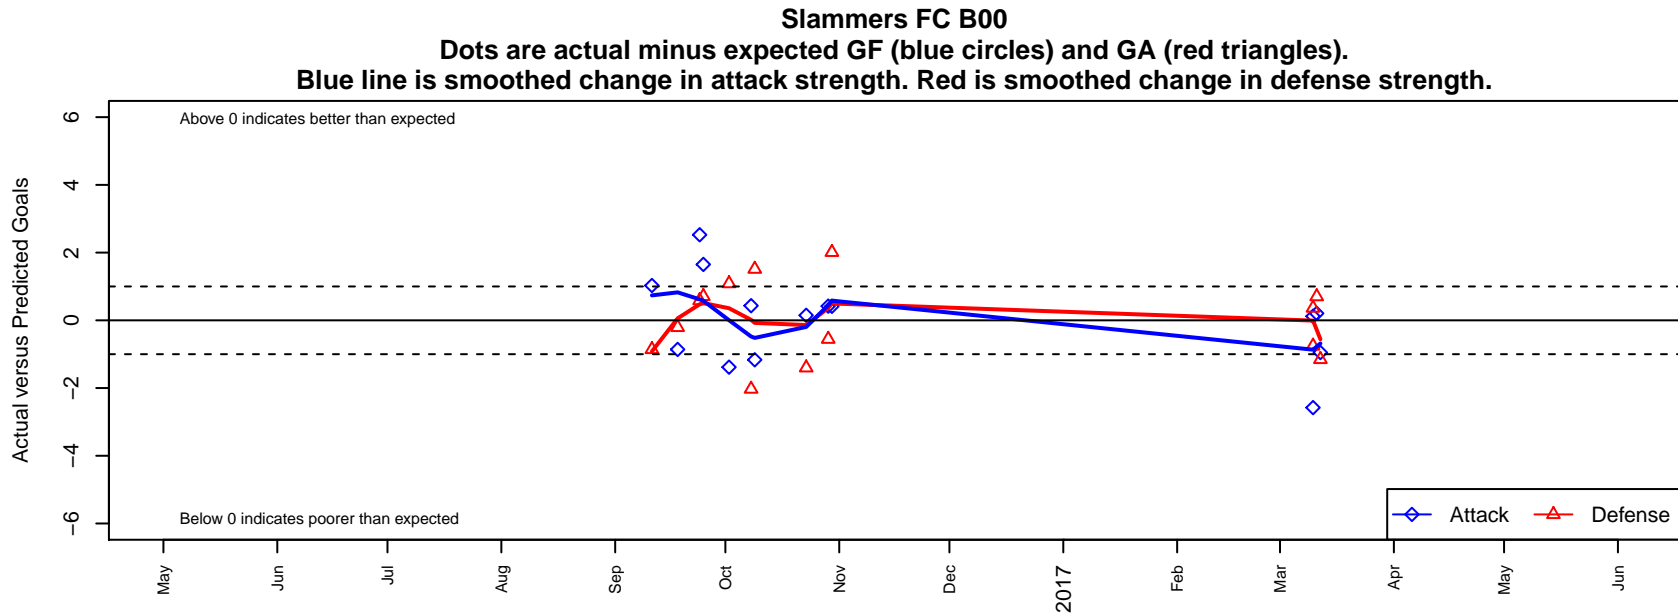

Slammers FC B00

, CAS
B00 total strength=1911
attack=53.05 defense=41.73
fall league = SCDL FI1 U17

alt names used:
SLAMMERS FC (CAS)
Slammers FC B2000

Venues played:
2016 SCDL FI1 U17
2016 NV Players Showcase Mirage U17

**attack and defense variance (black dot)
relative to other teams
and top 10 in region**

**attack and defense rating
relative to others at age
and all opponents in last 13 months**

**attack and defense rating
relative to others at age
and all opponents in last 13 months**

Performance relative to 13 month average

Performance relative to 13 month average

Distribution of opponents
 Red = Lose zone, Blue = Win zone, Green = Even
 Black line separates win/lose zones

lot. A=Neither has attack advantage, B=Opponent has both attack and defense advantage, C=Opponent has both attack and defense disadvantage, D=Both have