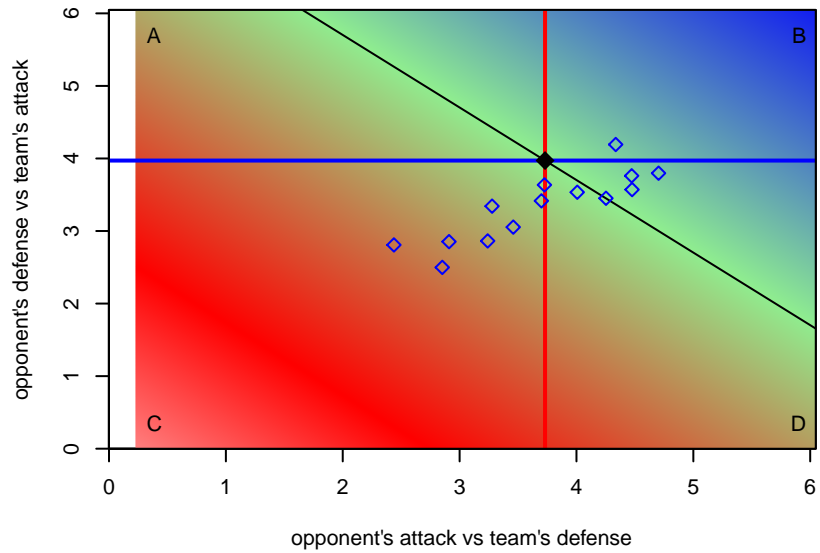

Slammers FC B00

, CAS
B00 total strength=1911
attack=53.05 defense=41.73
fall league = SCDL FI1 U17

alt names used:
SLAMMERS FC (CAS)
Slammers FC B2000

Venues played:
2016 SCDL FI1 U17
2016 NV Players Showcase Mirage U17

**attack and defense variance (black dot)
relative to other teams
and top 10 in region**

**attack and defense rating
relative to others at age
and all opponents in last 13 months**

**attack and defense rating
relative to others at age
and all opponents in last 13 months**

Performance relative to 13 month average

Performance relative to 13 month average

Distribution of opponents
 Red = Lose zone, Blue = Win zone, Green = Even
 Black line separates win/lose zones

lot. A=Neither has attack advantage, B=Opponent has both attack and defense advantage, C=Opponent has both attack and defense disadvantage, D=Both have