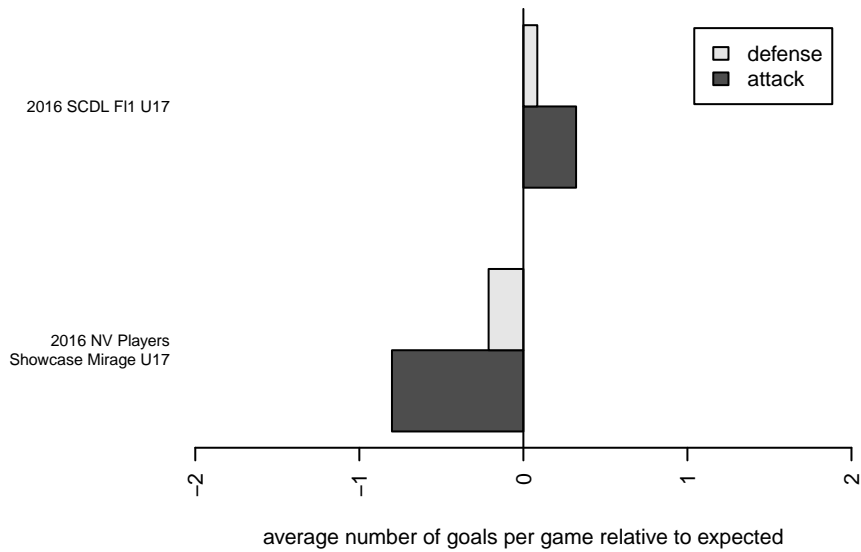

Slammers FC B00

, CAS
B00 total strength=1911
attack=53.05 defense=41.73
fall league = SCDL FI1 U17

alt names used:
SLAMMERS FC (CAS)
Slammers FC B2000

Venues played:
2016 SCDL FI1 U17
2016 NV Players Showcase Mirage U17

**attack and defense variance (black dot)
relative to other teams
and top 10 in region**

**attack and defense rating
relative to others at age
and all opponents in last 13 months**

**attack and defense rating
relative to others at age
and all opponents in last 13 months**

Performance relative to 13 month average

Performance relative to 13 month average

Distribution of opponents
 Red = Lose zone, Blue = Win zone, Green = Even
 Black line separates win/lose zones

lot. A=Neither has attack advantage, B=Opponent has both attack and defense advantage, C=Opponent has both attack and defense disadvantage, D=Both have